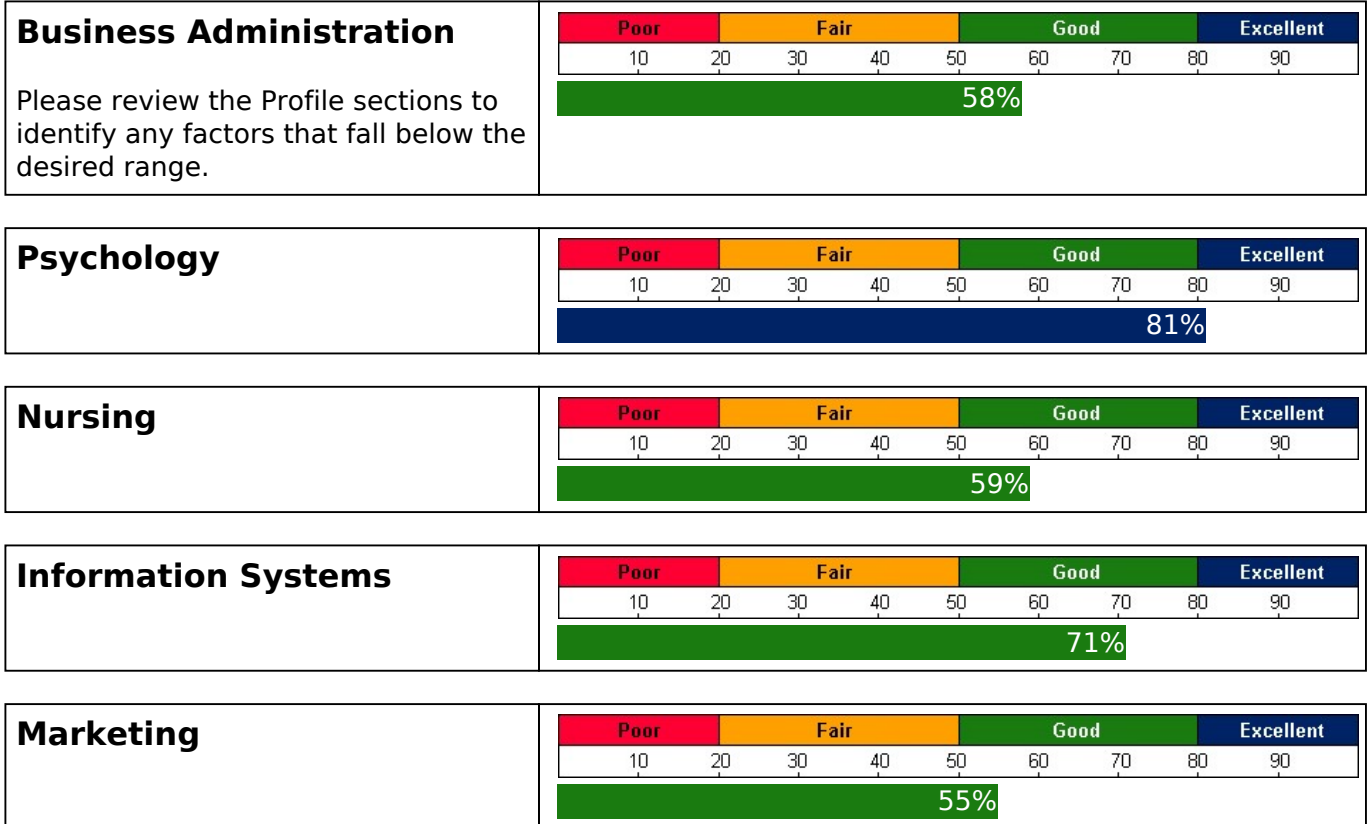

# Majors

This section illustrates how well you match up with your selected primary major as well as the four other majors you selected that constitute your Top Five. Further, it provides suggestions on alternative majors that may be good matches for you.

## Top 10 Major Matches

1. Epidemiology
2. Public Administration
3. Languages
4. Speech Communication
5. Forestry
6. Folklore-Mythology
7. Elementary Education
8. Psychology
9. Family, Consumer Studies
10. Veterinary Medicine